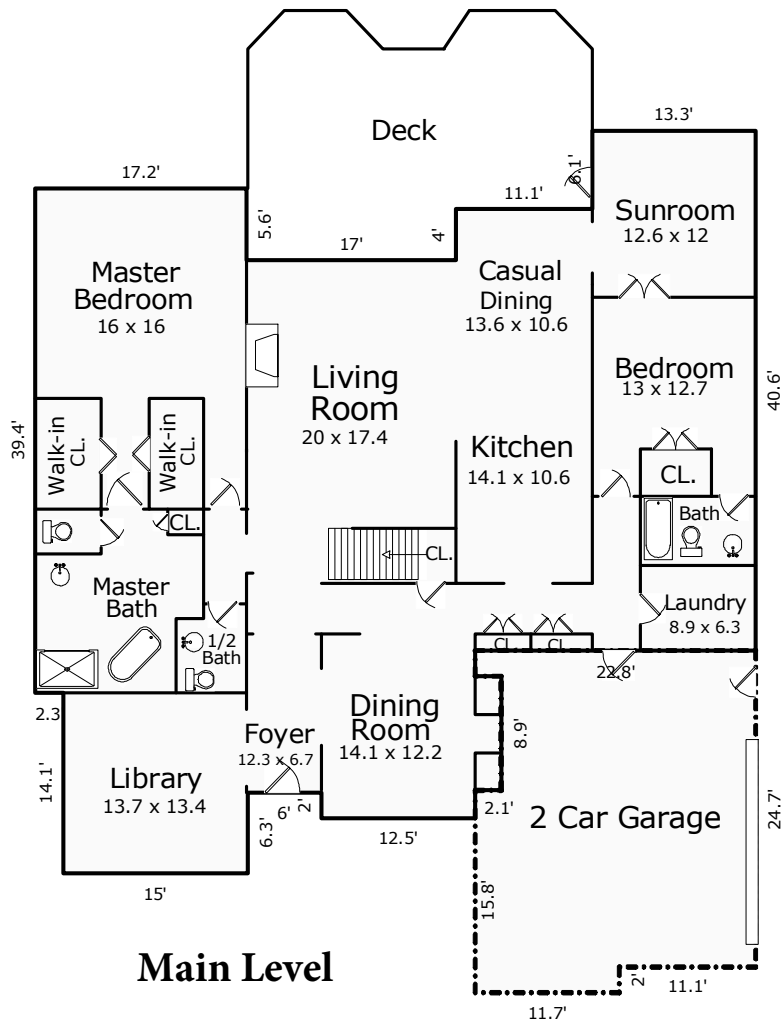

# Floor Plan ~ 37 East Square Lane

**Total Finished Area is 3788 Sq.Ft.**

\*Room dimensions are based on interior "wall to wall" measurements.

\*Square Footage is determined using exterior measurements.

Measurements are performed according to ANSI standards.