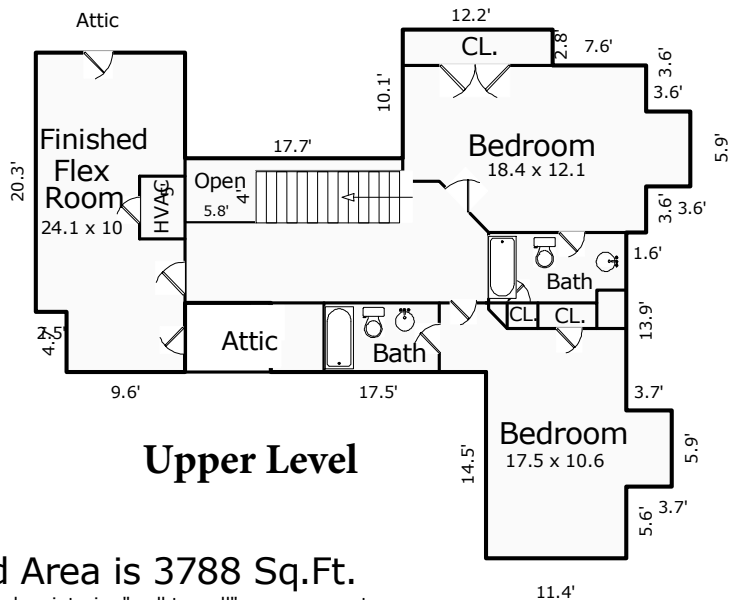

# Floor Plan ~ 37 East Square Lane

**Total Finished Area is 3788 Sq.Ft.**

\*Room dimensions are based on interior "wall to wall" measurements.

\*Square Footage is determined using exterior measurements.

Measurements are performed according to ANSI standards.