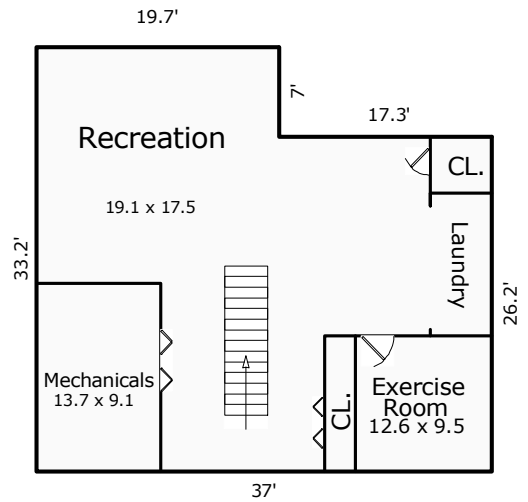

Floor Plan 4109 Hanover Avenue

Main Level

Upper Level

Partially Finished Basement

Total Finished Area is 3566 Sq.Ft.

Partially Finished Basement is Additional 1107 Sq.Ft.

*Square Footage is determined using exterior measurements.

*Room dimensions are based on interior "wall to wall" measurements.