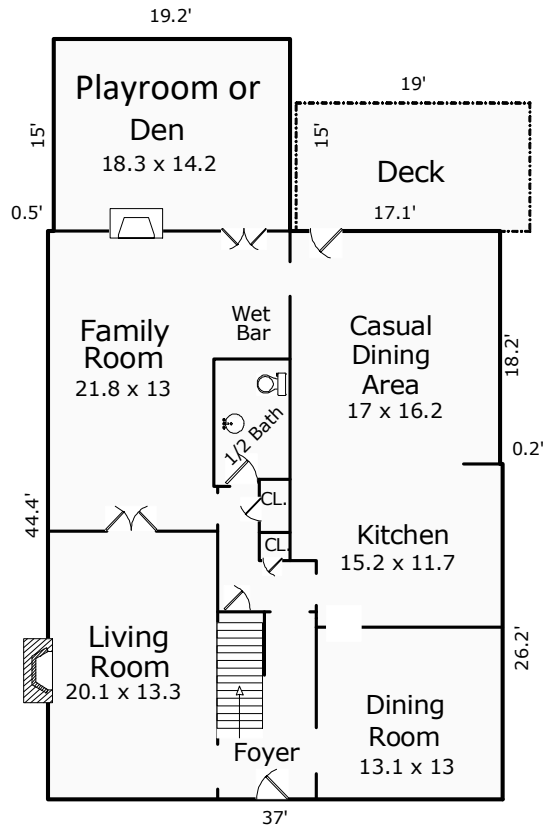

Floor Plan 4109 Hanover Avenue

Main Level

Upper Level

Partially Finished Basement

Total Finished Area is 3566 Sq.Ft.

Partially Finished Basement is Additional 1107 Sq.Ft.

*Square Footage is determined using exterior measurements.

*Room dimensions are based on interior "wall to wall" measurements.