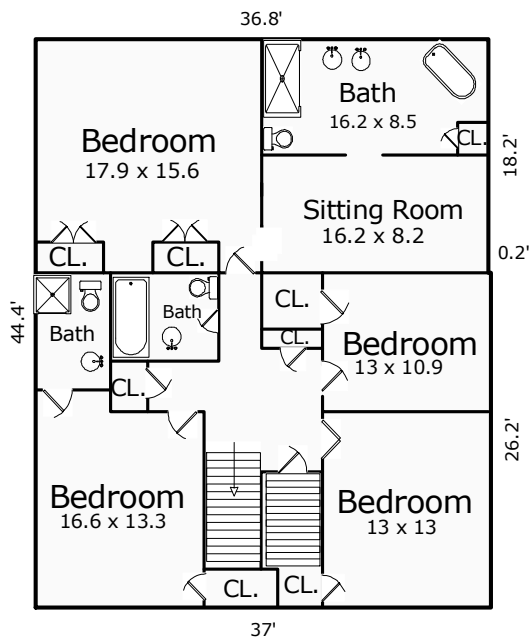

Floor Plan 4109 Hanover Avenue

Main Level

Upper Level

Partially Finished Basement

Total Finished Area is 3566 Sq.Ft.

Partially Finished Basement is Additional 1107 Sq.Ft.

*Square Footage is determined using exterior measurements.

*Room dimensions are based on interior "wall to wall" measurements.