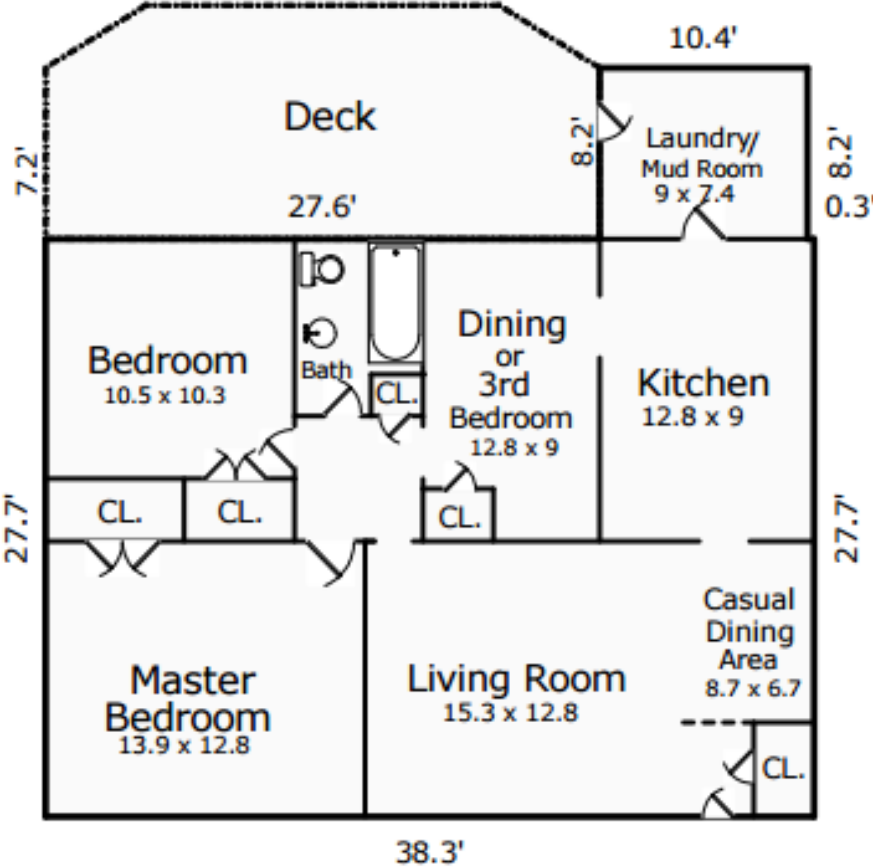

Floor Plan 4811 Stuart Avenue

Finished Area is 1146 Square Feet.

*Room dimensions are based on interior "wall to wall" measurements.
 *Square Footage is determined using exterior measurements.