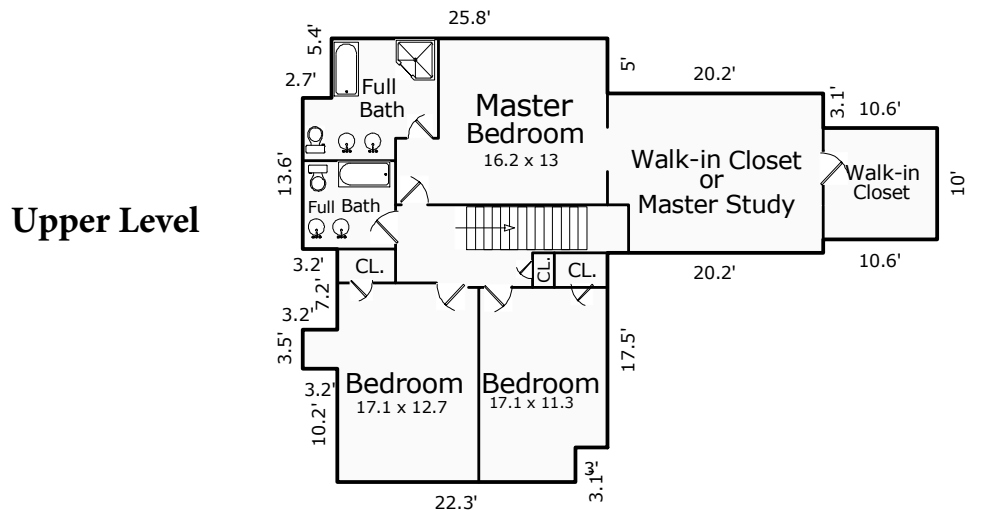

# 4304 Oxford Circle West Floor Plan

**Total Finished Area is 3748 Sq.Ft.**

\*Room dimensions are based on interior "wall to wall" measurements.

\*Square Footage is determined using exterior measurements.  
Measurements are performed according to ANSI standards.

For illustrative purposes only. Dimensions and calculations deemed reliable but not guaranteed or warranted.