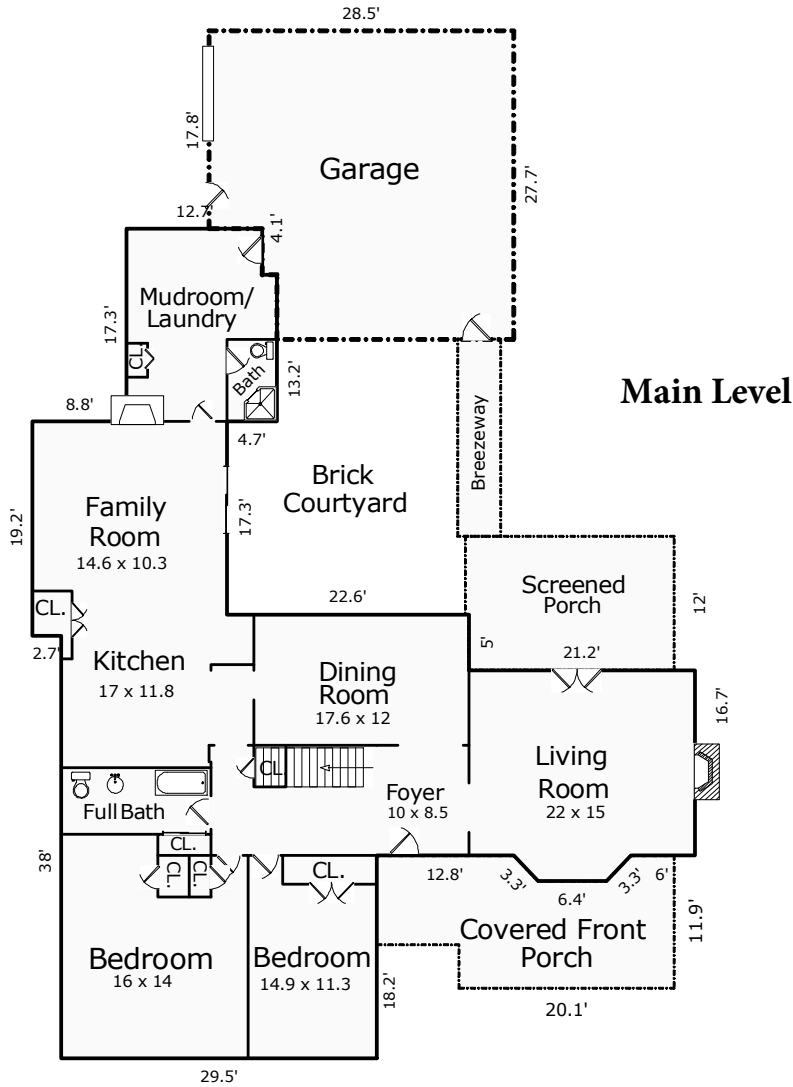

# 4304 Oxford Circle West Floor Plan

**Total Finished Area is 3748 Sq.Ft.**

\*Room dimensions are based on interior "wall to wall" measurements.

\*Square Footage is determined using exterior measurements.  
Measurements are performed according to ANSI standards.

For illustrative purposes only. Dimensions and calculations deemed reliable but not guaranteed or warranted.