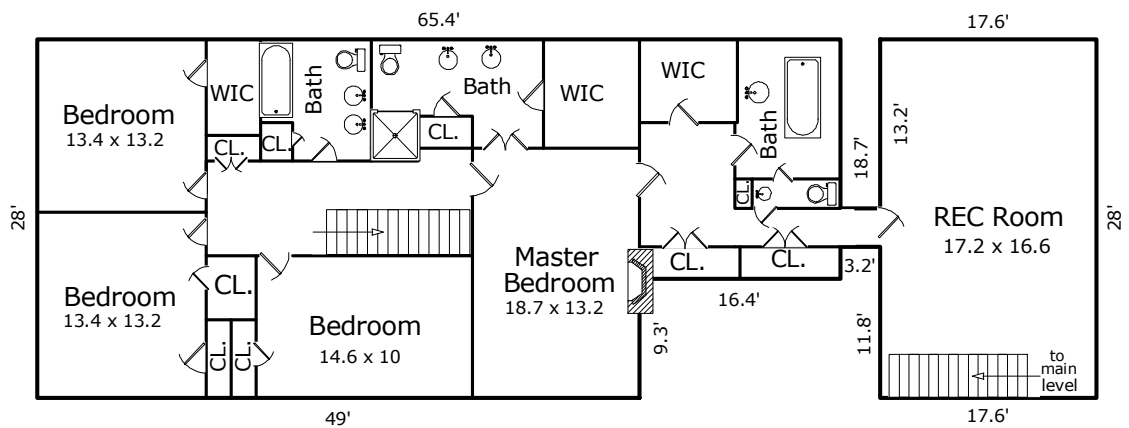

9800 Kingsbridge Road Floor Plan

Main Level

Upper Level

Finished Area is 4313 Sq.Ft.

*Room dimensions are based on interior "wall to wall" measurements.

*Square Footage is determined using exterior measurements.