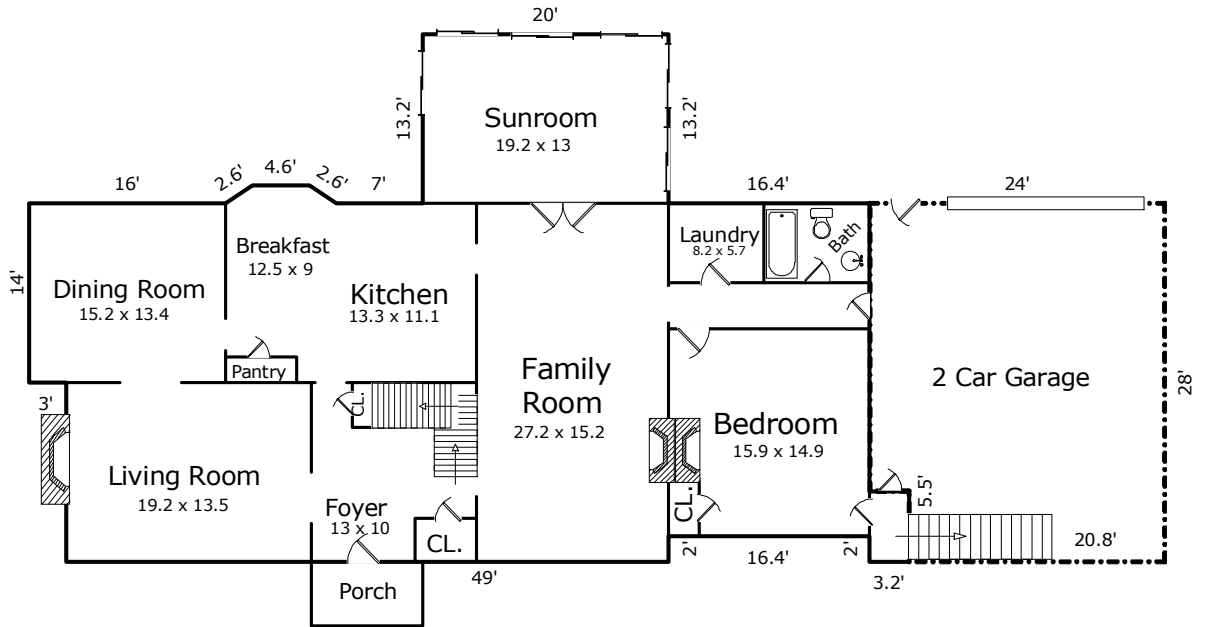

9800 Kingsbridge Road Floor Plan

Main Level

Upper Level

Finished Area is 4313 Sq.Ft.

*Room dimensions are based on interior "wall to wall" measurements.

*Square Footage is determined using exterior measurements.